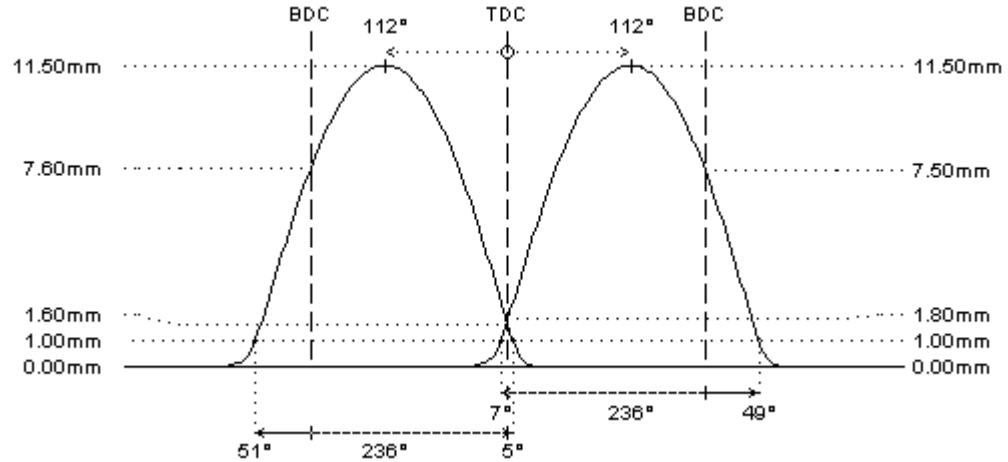

1003421

sport

Audi ABC 1st generation: 8mm valves

V-6cyl 2.6L 12v SOHC (DTH/DTH)

intake **exhaust**

camshaft data:

lash ramp	: hydro	hydro
duration @ 0.1mm	: 267°	267°
duration @ 1.0mm	: 236°	236°
valve lift	: 11.50mm	11.50mm
cam lift	:	
lobe angle	: 112°	112°
timing @ 1.0mm	: 7° / 49°	51° / 5°
valve lift @ TDC	: 1.80mm	1.60mm

parts setup:

cam wheels :	:	:
follower	: O.E.M.	: O.E.M.
valve lash	: O.E.M.	: O.E.M.
valve	: O.E.M.	: O.E.M.
valve locks	: O.E.M.	: O.E.M.
upper retainer	: O.E.M.	: O.E.M.
lower retainer	: O.E.M.	: O.E.M.
exterior spring	: O.E.M.	: O.E.M.
interior spring	: O.E.M.	: O.E.M.

fitted load / length	: 25kg @ 32.5mm	: 25kg @ 32.5mm
max. load / lift	: 77kg @ 12.0mm	: 77kg @ 12.0mm

REMARKS :

REMARKS :